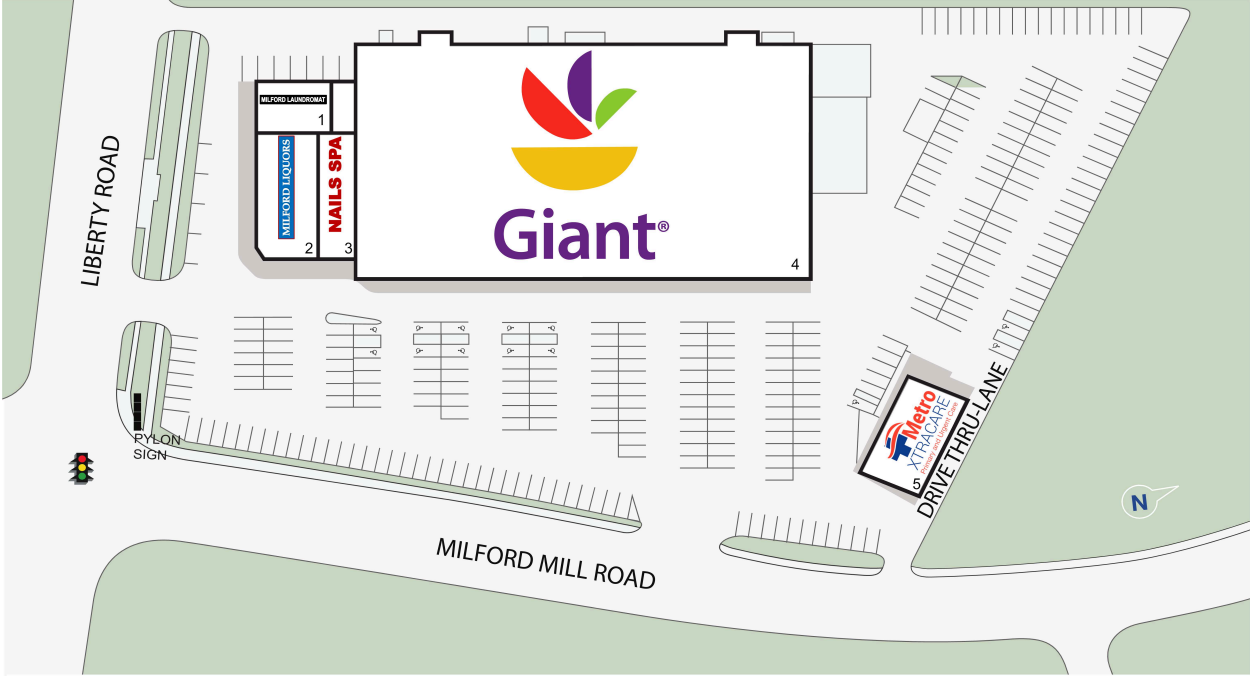

Giant at Milford Mill

1 Milford Laundromat	2,163 SF	4 Giant Food	58,000 SF
2 Milford Liquors	4,582 SF	5 Metro Xtra Care P.C	4,095 SF
3 Nails Spa	1,200 SF		