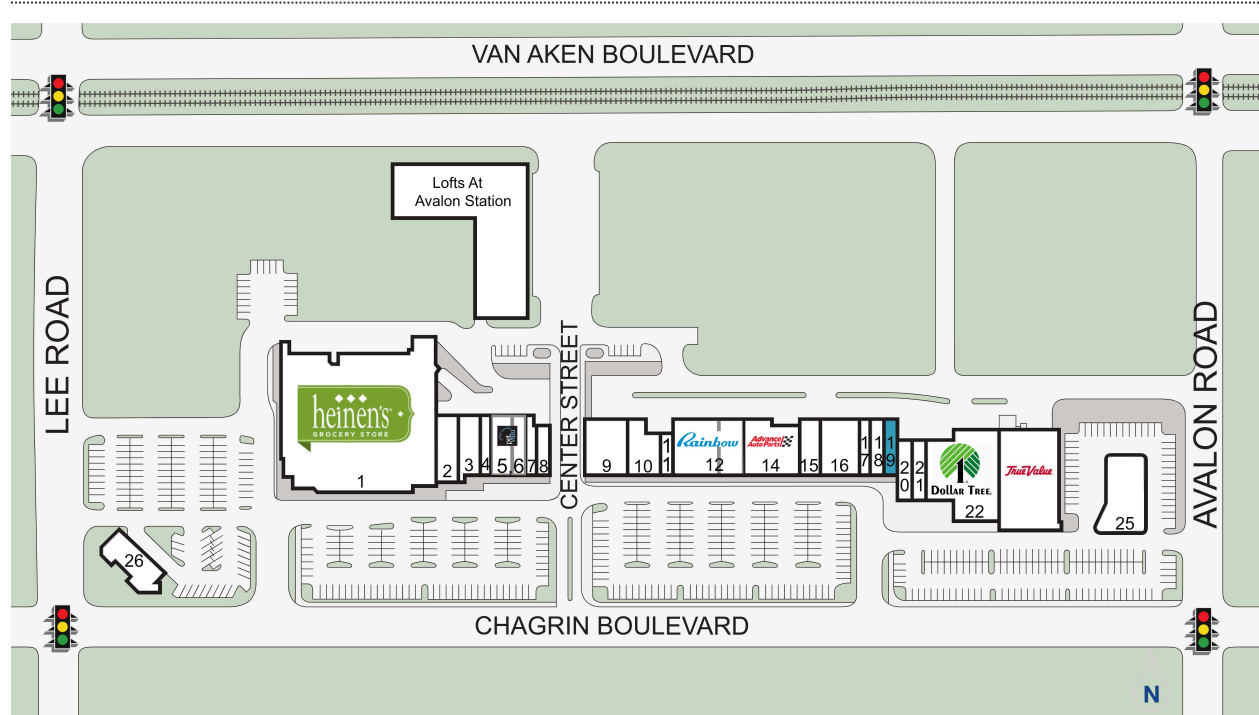

Shaker Town Center

1 Heinen's Fine Foods	41,822 SF	15 Intro	1,937 SF
2 Refresh Dental	3,000 SF	16 Premier Smiles Orthodontics	4,435 SF
3 GameStop	2,904 SF	17 Hibachi To Go	1,200 SF
4 Perfect Nails	1,296 SF	18 Bureau of Motor Vehicles	1,575 SF
5,6 Pet Valu	4,152 SF	19 AVAILABLE	1,278 SF
7 Subway	1,170 SF	20 Baskin Robbins	1,773 SF
8 Verizon	1,050 SF	21 Papa John's Pizza	1,668 SF
9 Salon Lofts	5,040 SF	22 Dollar Tree	11,850 SF
10 Boston Market	3,095 SF	24 Shaker Hardware	12,100 SF
11 The UPS Store	1,200 SF	25 Huntington National Bank	2,924 SF
12 Rainbow Apparel	7,810 SF	26 PNC Bank	3,500 SF
14 Advance Auto Parts	6,418 SF		