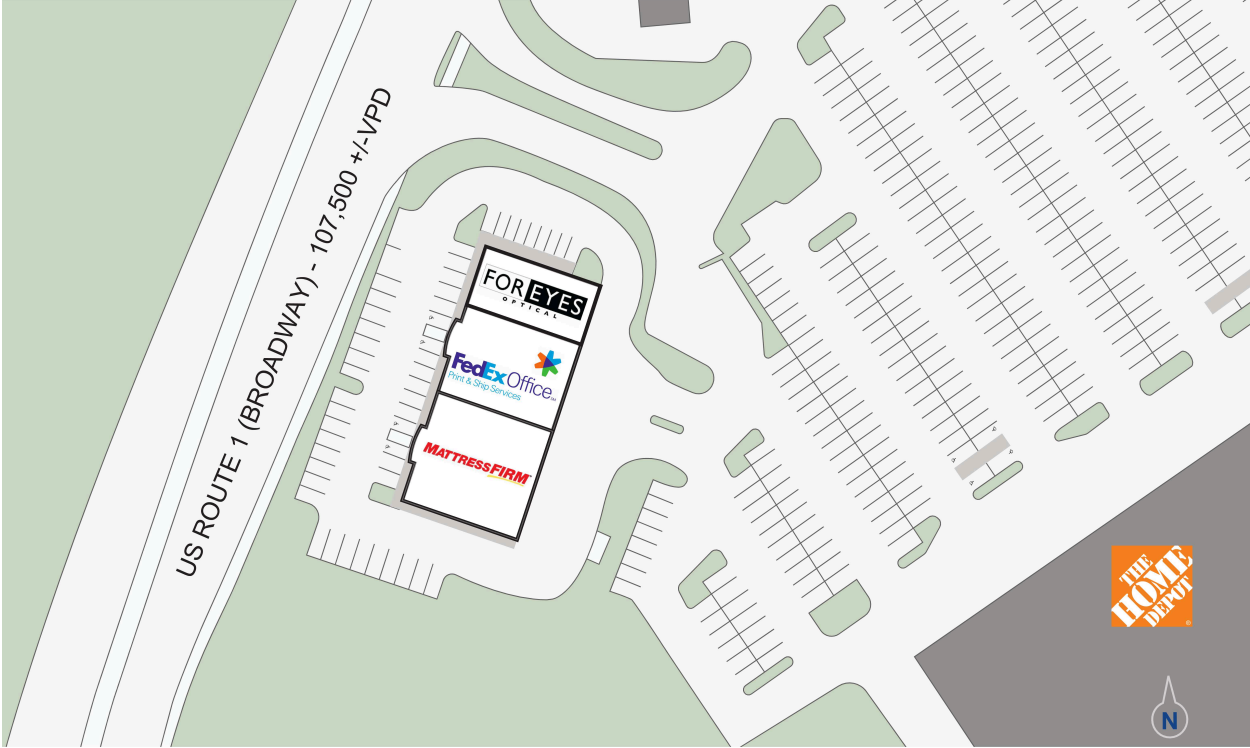

FedEx Sleepy's Plaza

1 For Eyes Optical

2,378 SF

3 Mattress Firm

4,920 SF

2 FedEx Office

4,212 SF