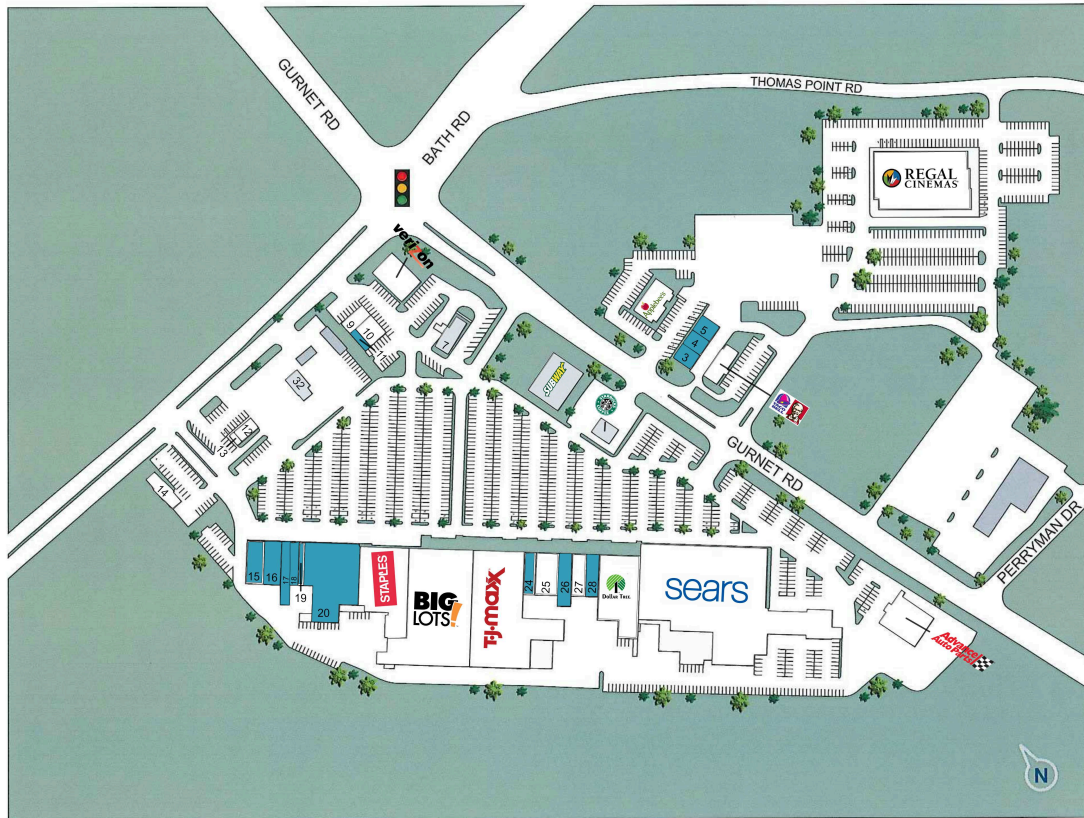

# Cooks Corner Shopping Mall

1 Regal Cinemas	29,000 SF	<b>15 AVAILABLE</b>	4,000 SF
2 KFC/Taco Bell	2,656 SF	<b>16 AVAILABLE</b>	4,000 SF
<b>3 AVAILABLE</b>	2,016 SF	<b>17 AVAILABLE</b>	2,920 SF
<b>4 AVAILABLE</b>	2,250 SF	<b>18 AVAILABLE</b>	2,000 SF
<b>5 AVAILABLE</b>	1,296 SF	<b>19 AVAILABLE</b>	1,500 SF
6 Applebee's	5,636 SF	<b>20 AVAILABLE</b>	20,591 SF
7 Camden National Bank	3,000 SF	21 Staples	18,000 SF
8 Verizon Wireless	6,500 SF	22 Big Lots	40,000 SF
9 Golden Chopsticks	1,100 SF	23 T.J. Maxx	30,000 SF
10 Nail World	3,272 SF	<b>24 AVAILABLE</b>	1,000 SF
<b>11 AVAILABLE</b>	432 SF	25 Kim's Hallmark	5,500 SF
12 Dunkin' Donuts	1,572 SF	<b>26 AVAILABLE</b>	3,720 SF
13 Little Off the Top	240 SF	27 Bath & Body Works	3,000 SF
14 Five Guys Burgers and Fries	2,412 SF	<b>28 AVAILABLE</b>	2,500 SF

# Cooks Corner Shopping Mall

---

29 Dollar Tree	12,000 SF	32 Burger King
30 Sears	81,890 SF	33 Subway
31 Advance Auto Parts	8,000 SF	34 Starbucks Coffee