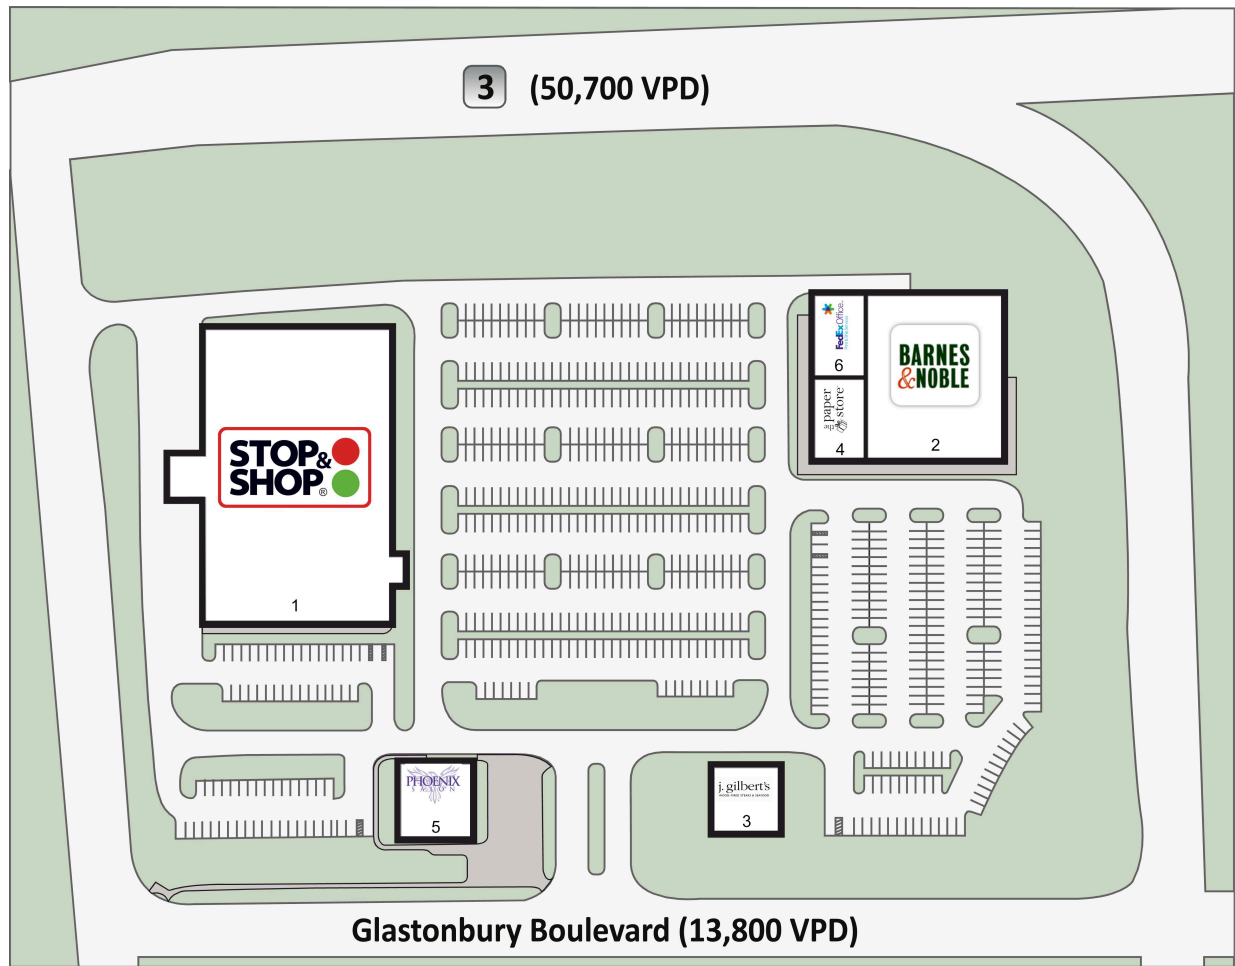

Somerset Square

1 Stop & Shop	64,257 SF	4 The Paper Store	6,575 SF
2 Barnes & Noble	21,875 SF	5 Phoenix Salon	6,500 SF
3 j. gilbert's	7,000 SF	6 FedEx Office	6,207 SF